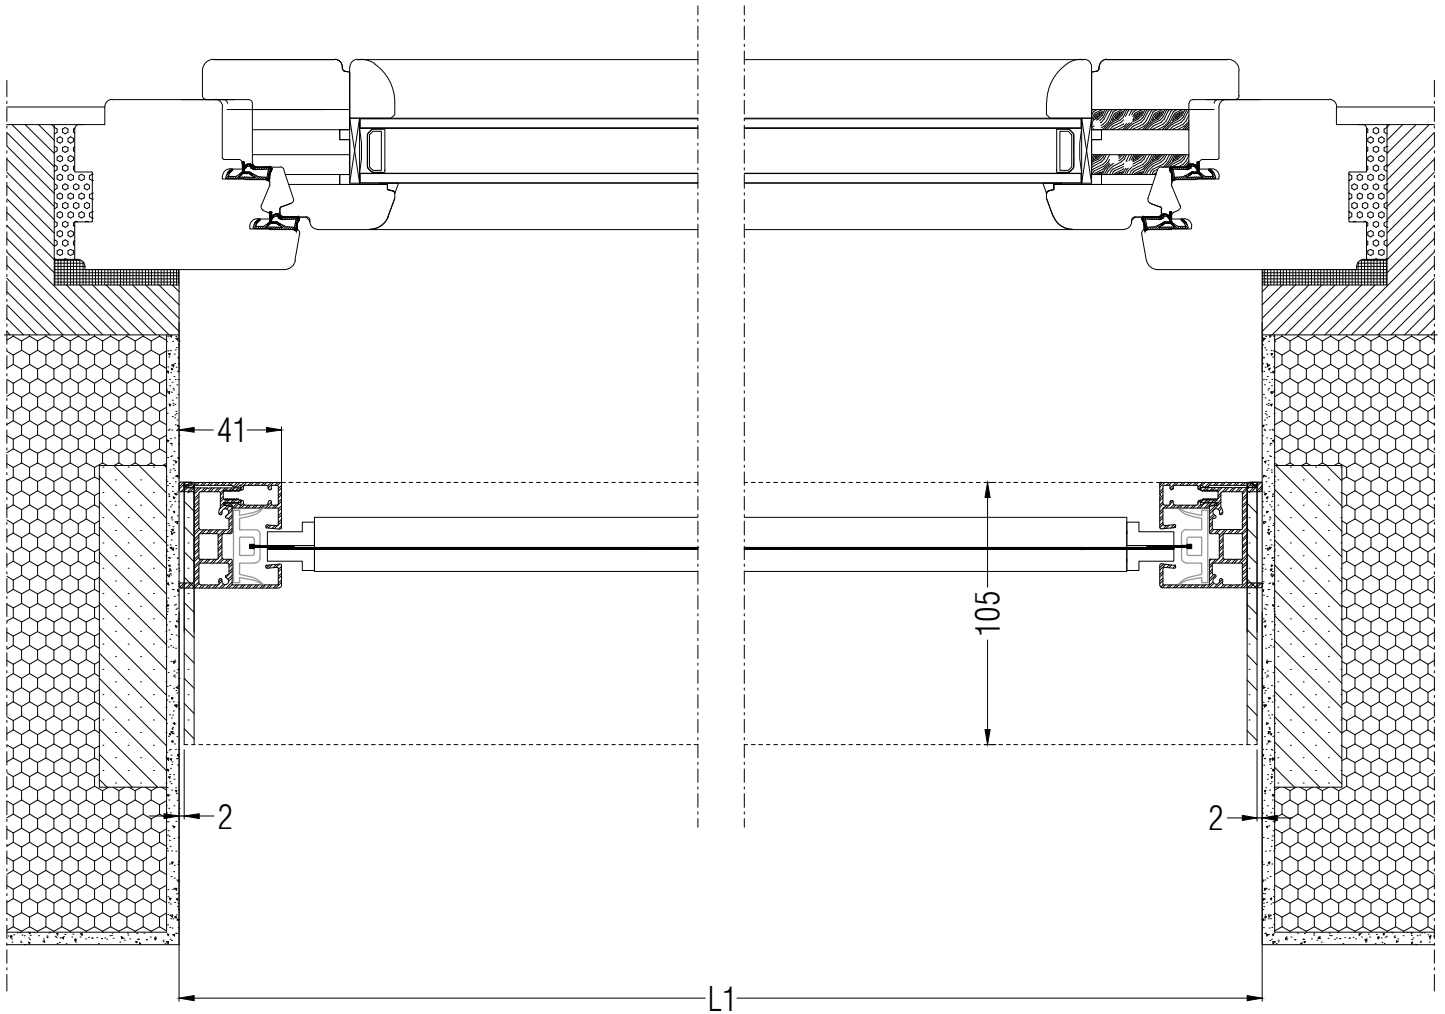

Sb 100 ZIP SOLUZIONE IN LUCE

Sb 100 ZIP SOLUZIONE IN LUCE

CASSONETTO	GUIDA IN LUCE	TERMINALE
<p>Technical drawing of the Cassonetto (box) showing dimensions 105 and 115.</p>	<p>Technical drawing of the Guida in Luce (light guide) showing dimensions 41 and 42.5.</p>	<p>Technical drawing of the Terminale (end cap) showing dimensions 20 and 47.</p>