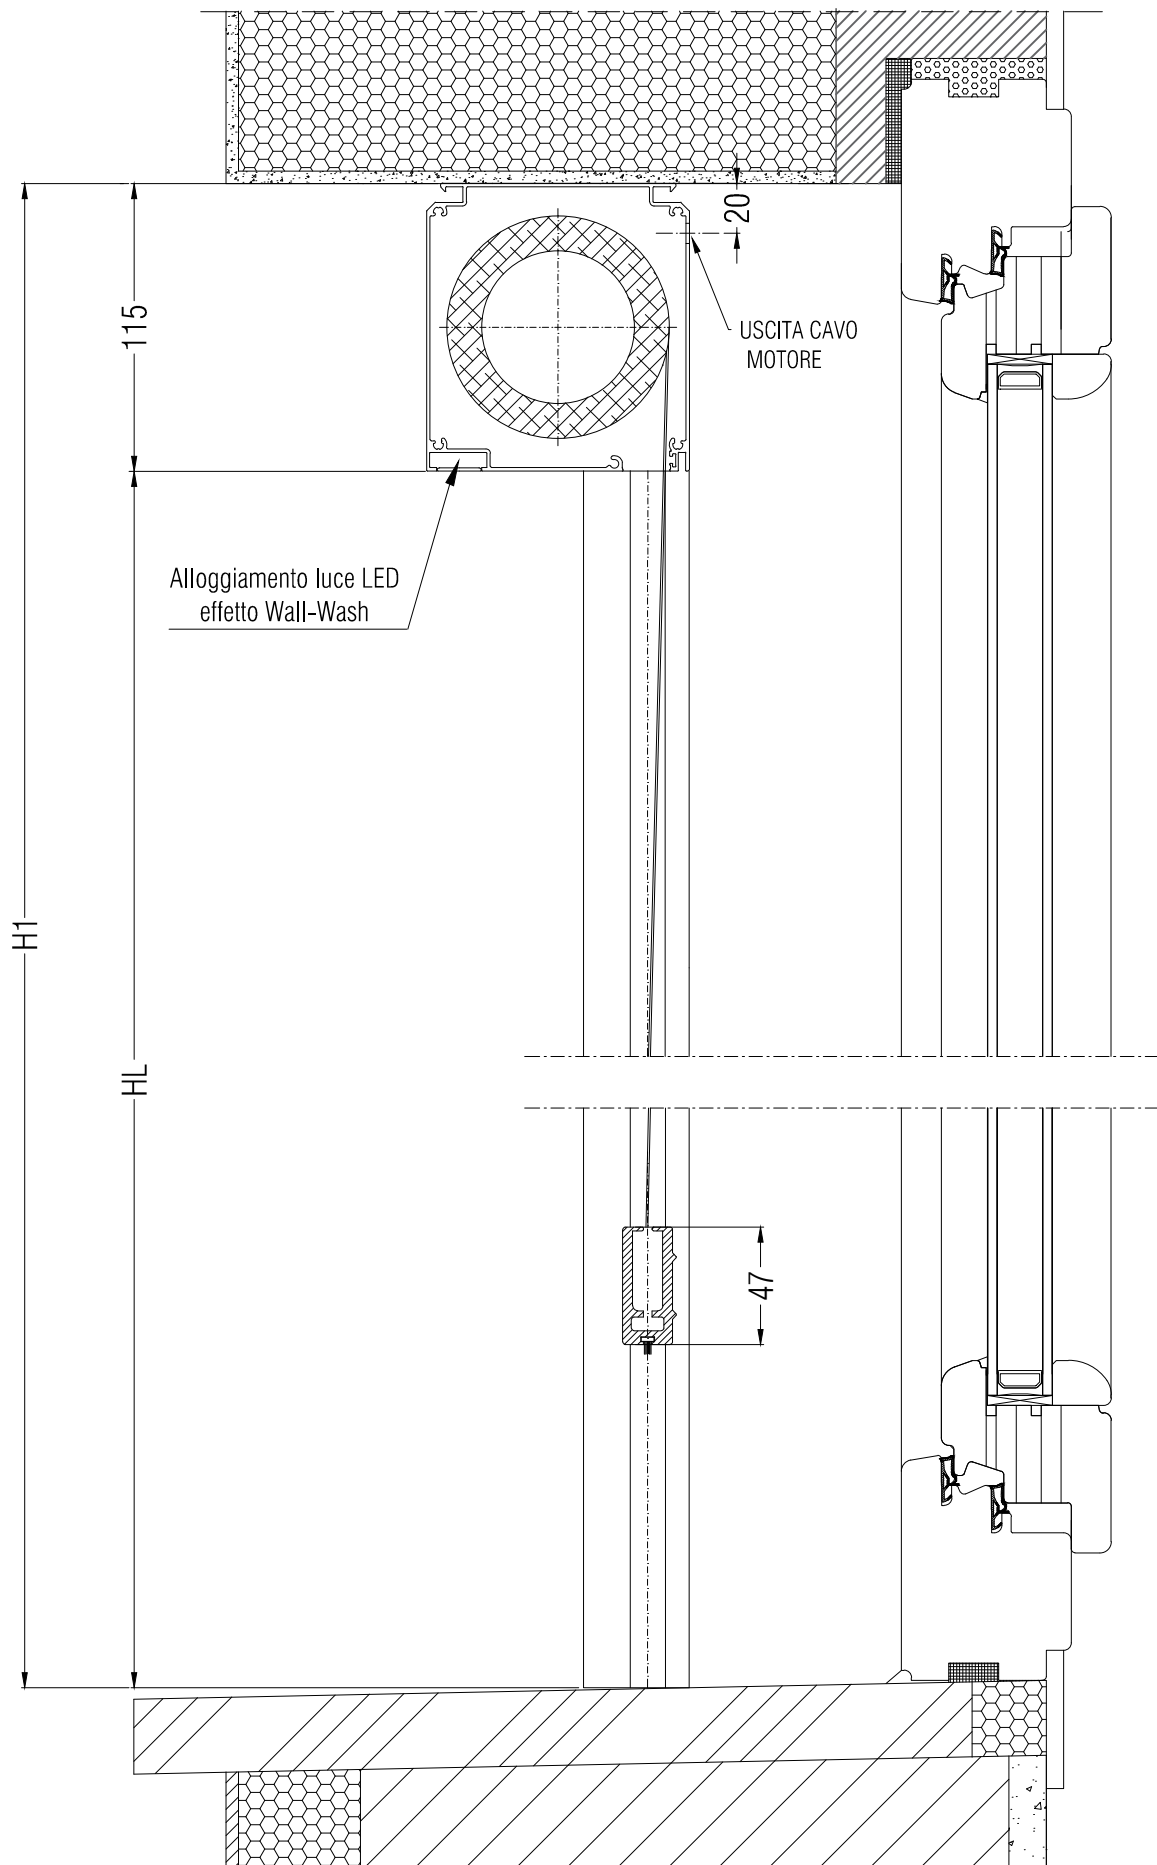

Sb 100 ZIP SOLUZIONE IN LUCE

Sb 100 ZIP SOLUZIONE IN LUCE

CASSONETTO	GUIDA IN LUCE	TERMINALE
<p>Technical drawing of the Cassonetto (box) showing dimensions 105 and 115.</p>	<p>Technical drawing of the Guida in Luce (light guide) showing dimensions 41 and 42.5.</p>	<p>Technical drawing of the Terminale (end cap) showing dimensions 20 and 47.</p>