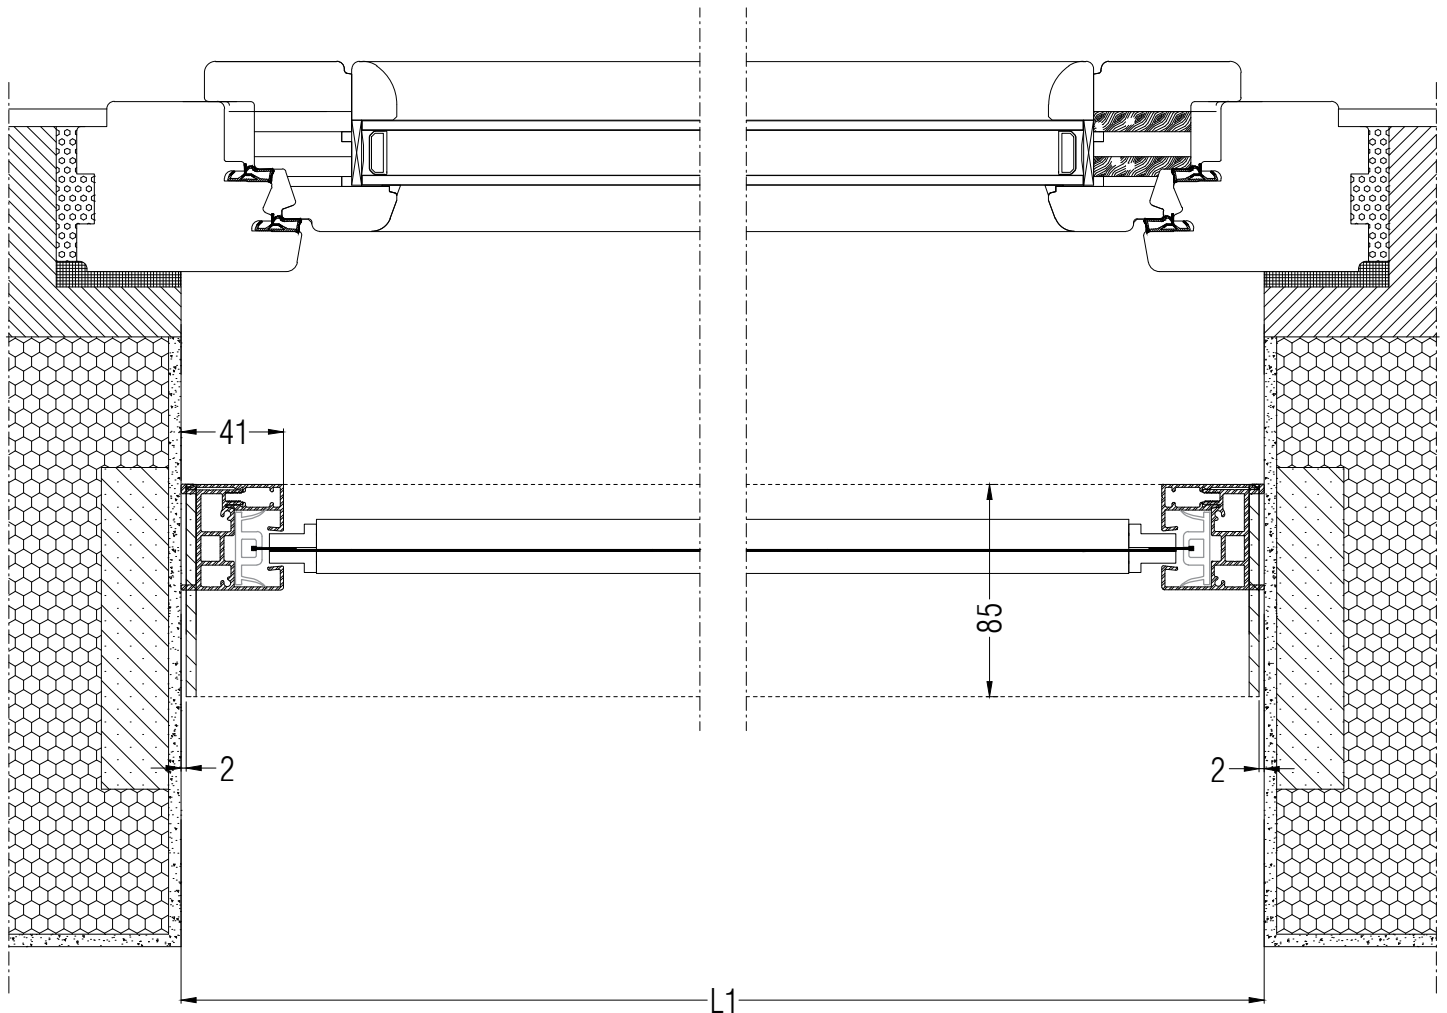

Sb 80 ZIP

SOLUZIONE IN LUCE

Sb 80 ZIP

SOLUZIONE IN LUCE

CASSONETTO	GUIDA IN LUCE	TERMINALE
<p>Technical drawing of the Cassonetto (box) showing dimensions 85 and 95.</p>	<p>Technical drawing of the Guida in Luce (light guide) showing dimensions 41 and 42.5.</p>	<p>Technical drawing of the Terminale (end cap) showing dimensions 20 and 47.</p>