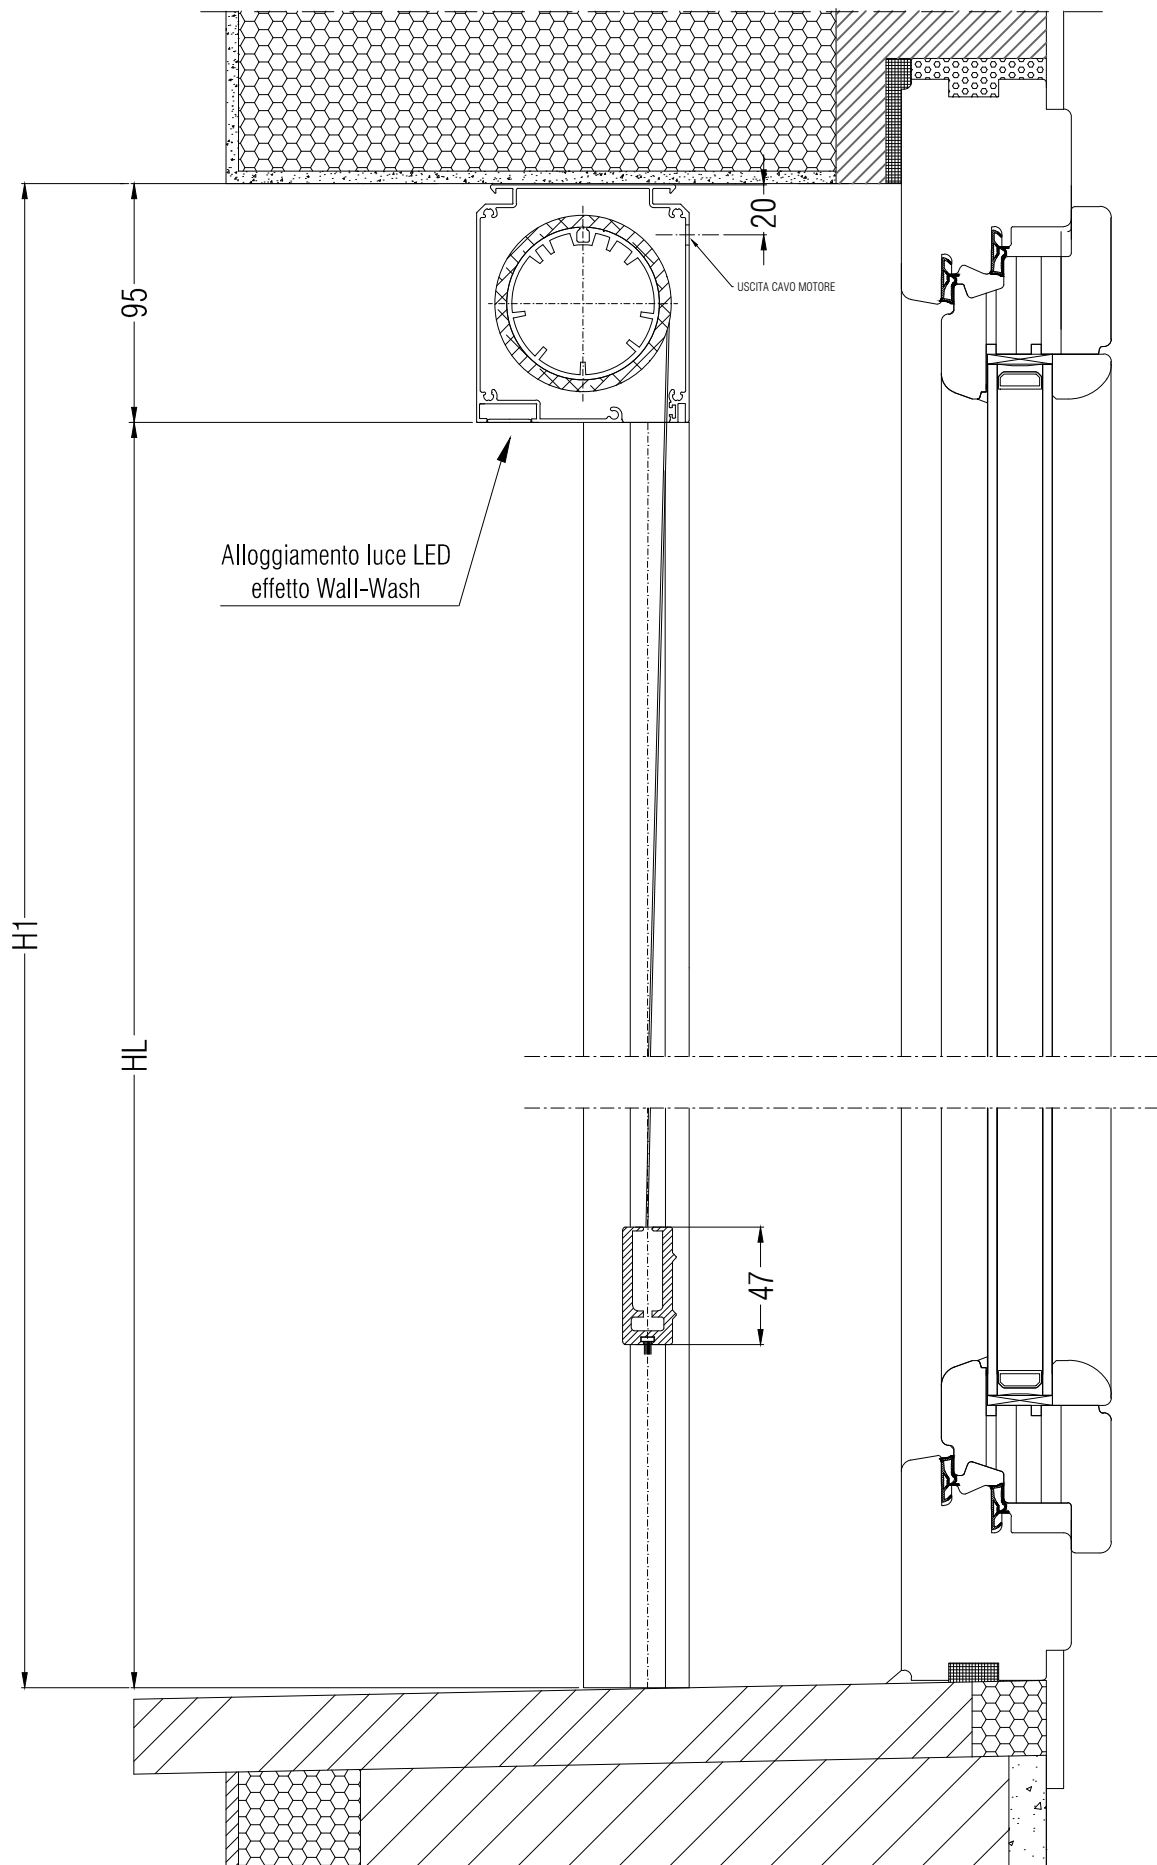

Sb 80 ZIP

SOLUZIONE IN LUCE

Sb 80 ZIP

SOLUZIONE IN LUCE

CASSONETTO	GUIDA IN LUCE	TERMINALE
<p>Technical drawing of the Cassonetto (box) showing dimensions 85 and 95.</p>	<p>Technical drawing of the Guida in Luce (light guide) showing dimensions 41 and 42.5.</p>	<p>Technical drawing of the Terminale (end cap) showing dimensions 20 and 47.</p>